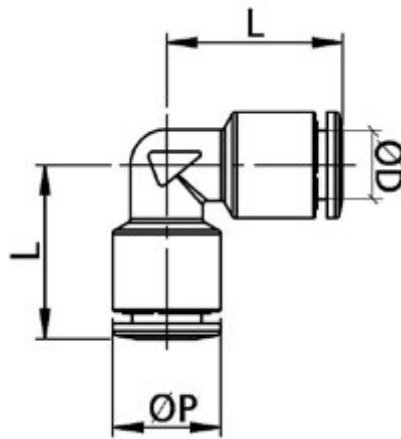

Data Sheet

Article number: 589OTRUL1000

Description: Straight connector $\text{\O}10$

Type: OTRUC1000, Nickel plated brass

Measures

= 10

= 16

= 25.5

Weight = 26